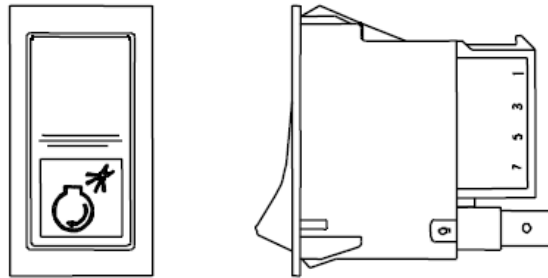

Rome Truck Parts, Inc.

241 Dempsey Road

Rome, GA 30161

Watts: (800) 284-4345 * Phone: (706) 295-4345 * Fax: (706) 234-6292

Email: info@rometruckparts.com * Web Site: www.RomeTruckParts.com

The Lenses in the following catalog are shown in "Normal" orientation. This corresponds to a switch installed with the lamp on the bottom.

The lens orientations specified rotate in a clockwise direction to correspond with switch installations rotating in a counter-clockwise direction, as noted below.

90°

180°

270°